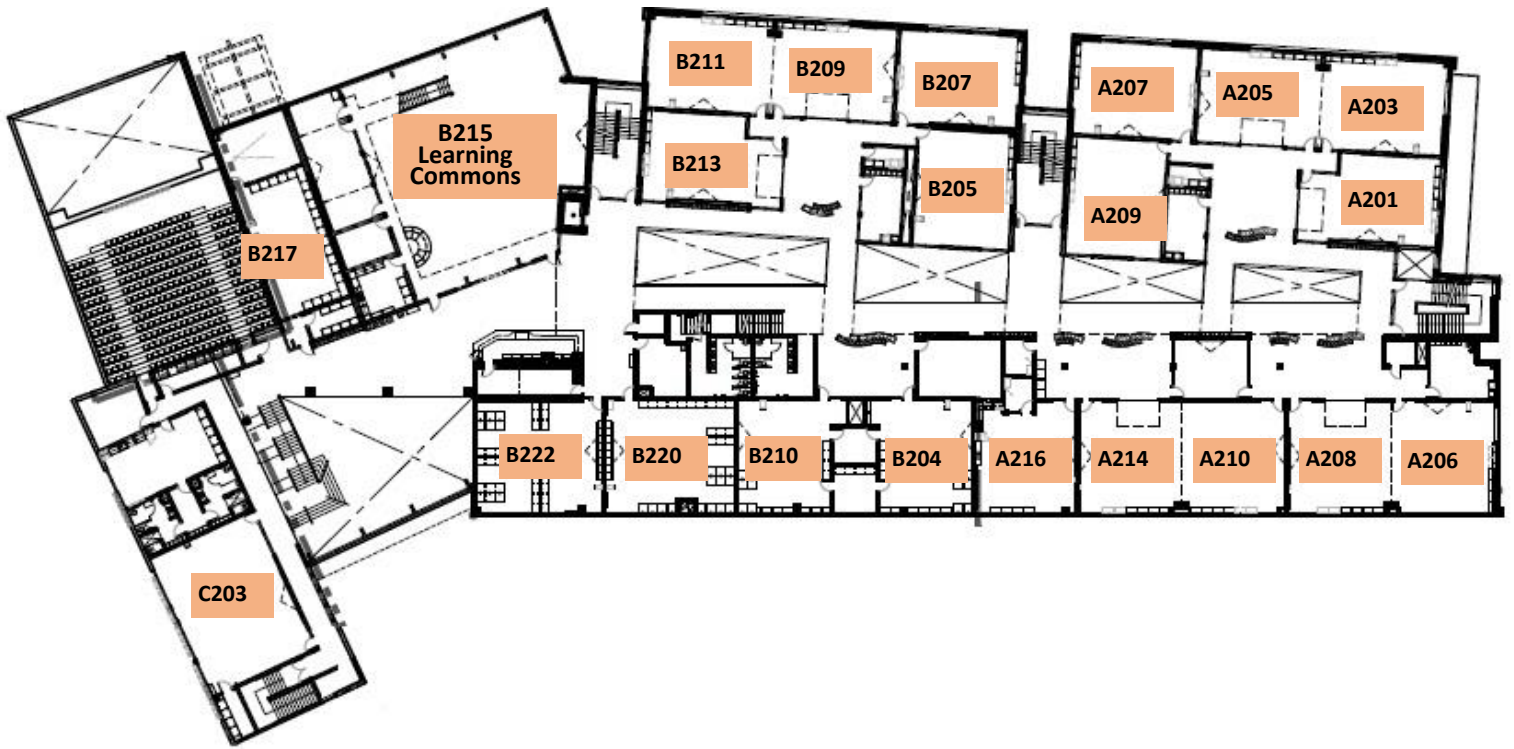

Map of Belmont Secondary School - 3041 Langford Lake Road

First Floor

V9B-0L9

Field

Staff Parking

Neighborhood Learning Centre (NLC)

Second Floor

Third Floor